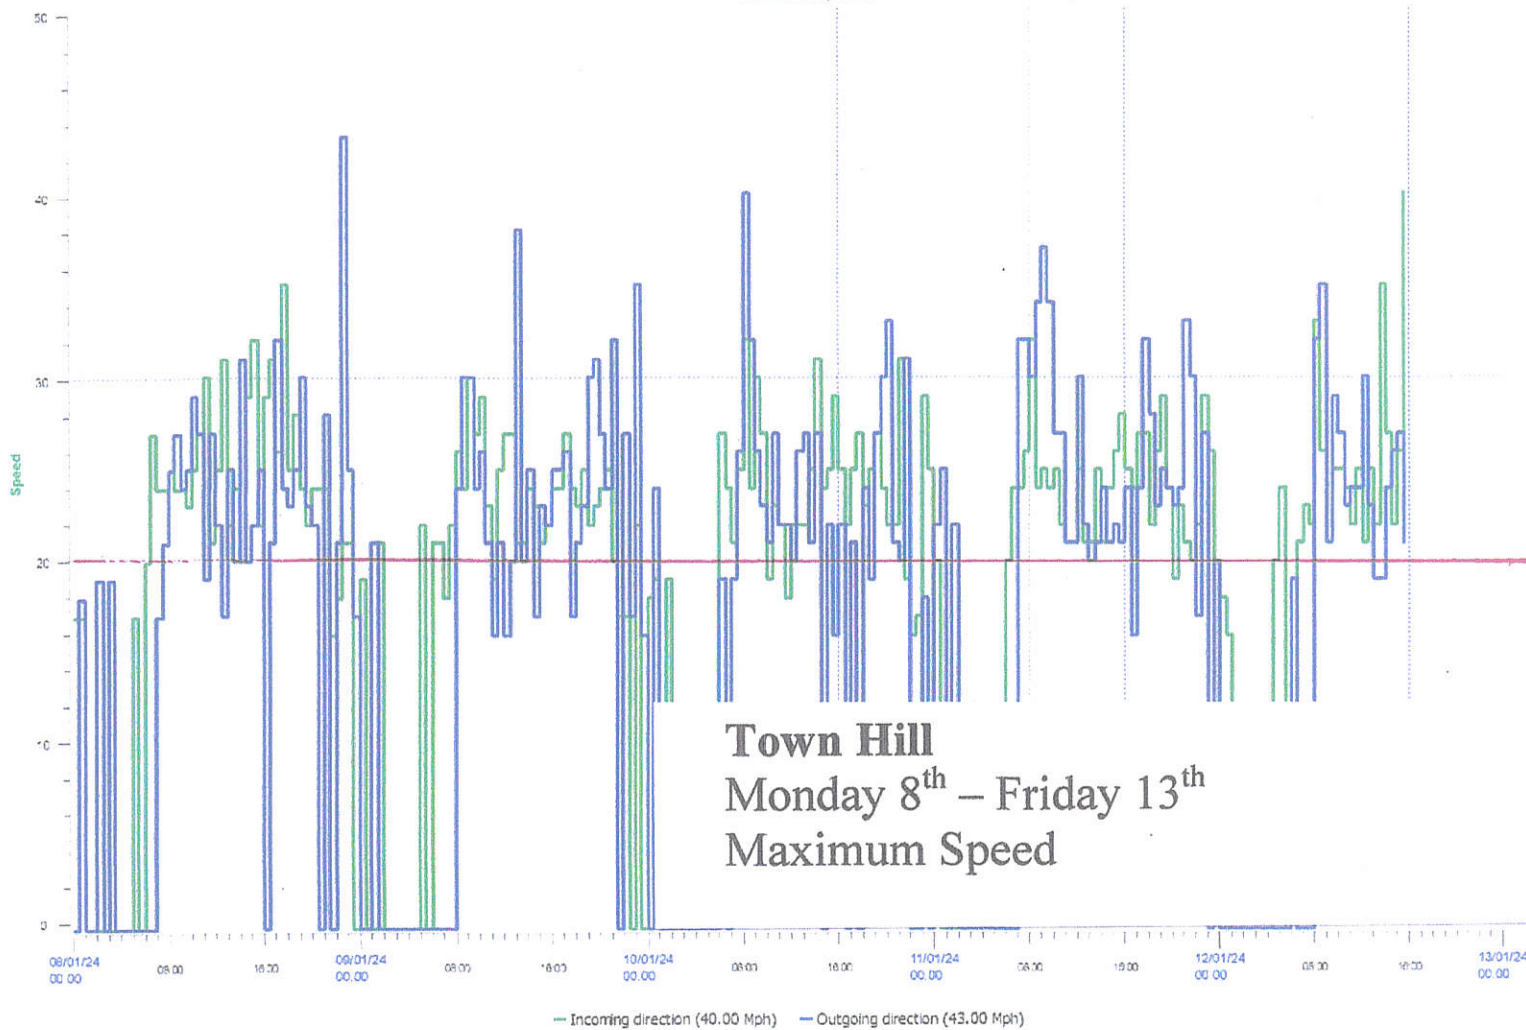

Town Hill December – January Average Speed

Maximum speeds

Town Hill Monday 8th – Friday 13th Maximum Speed

A3121

December – January

Average Speed

Maximum Speed recorded = 117mph ??