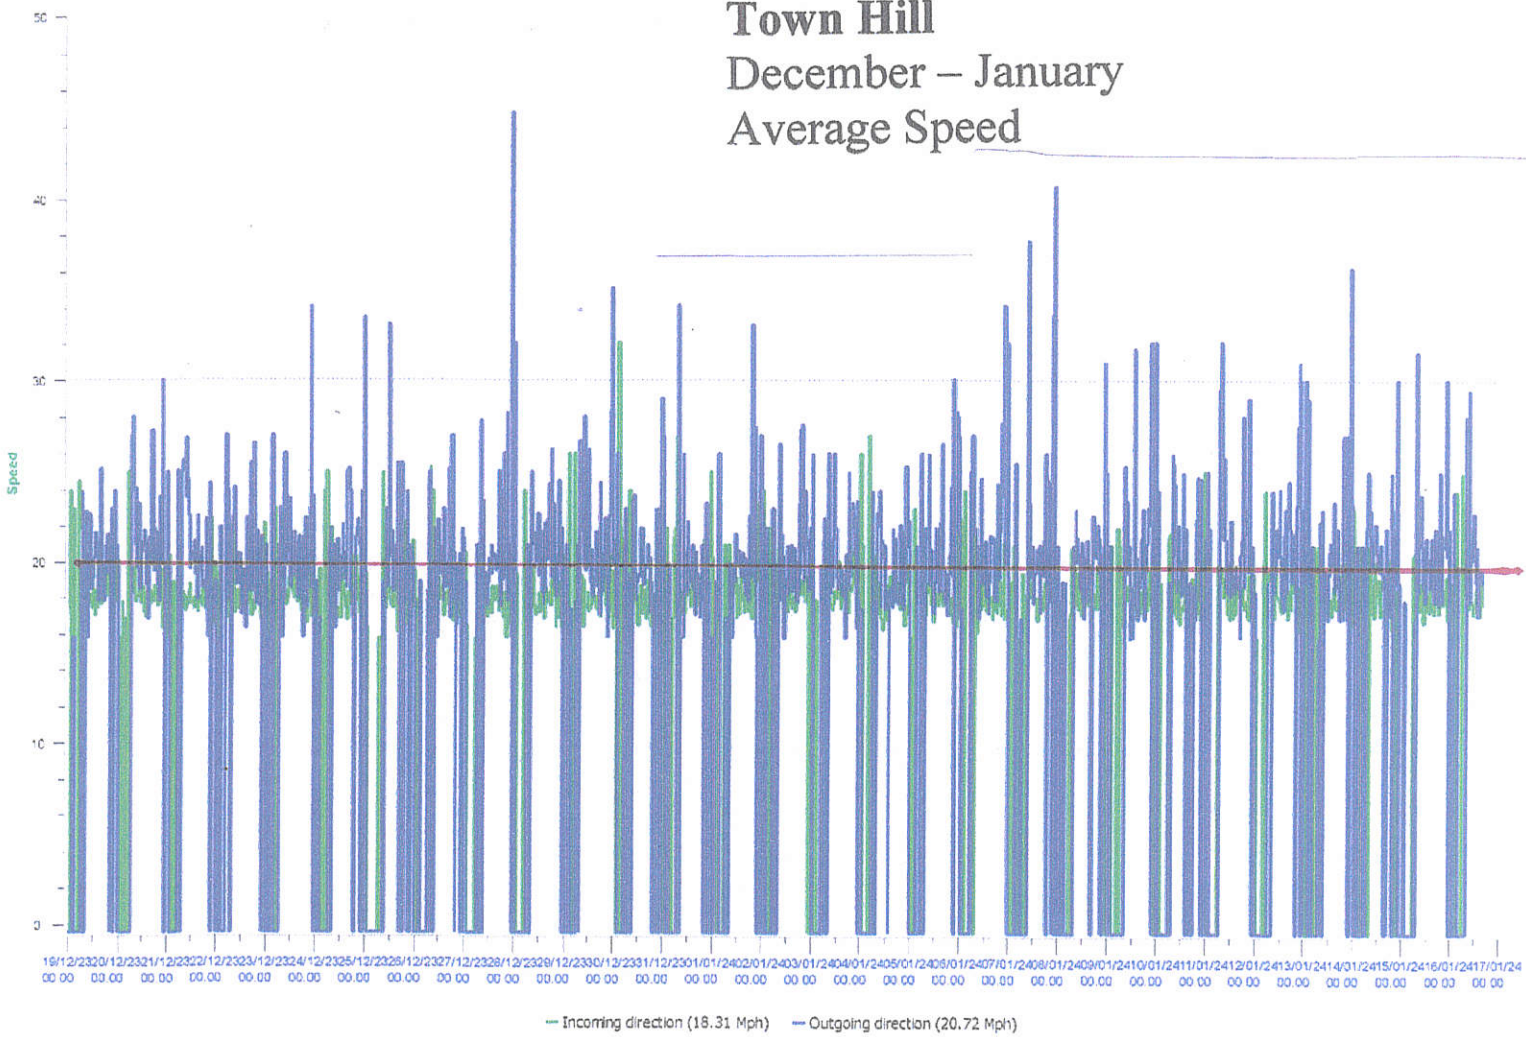

Town Hill December – January Average Speed

Maximum speeds

Town Hill Monday 8th – Friday 13th Maximum Speed

A3121

December – January

Average Speed

Maximum Speed recorded = 117mph ??