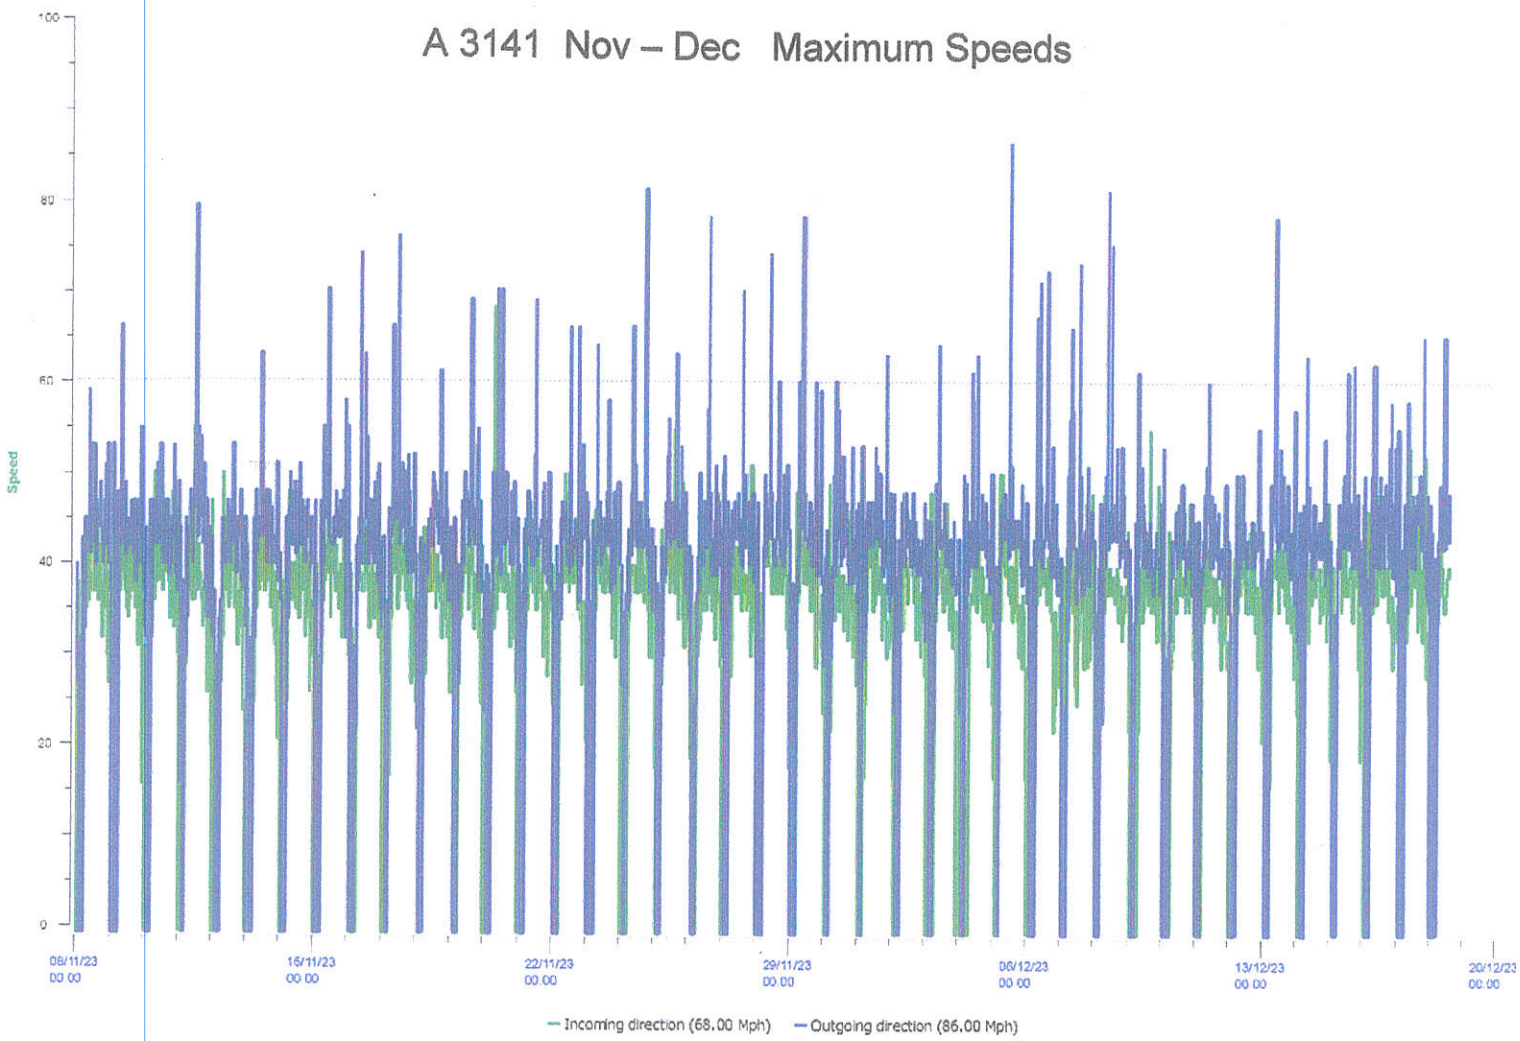

A 3141 Nov – Dec Maximum Speeds

Town Hill Nov – Dec Maximum Speeds

A 3141 Nov - Dec

Town Hill Nov - Dec