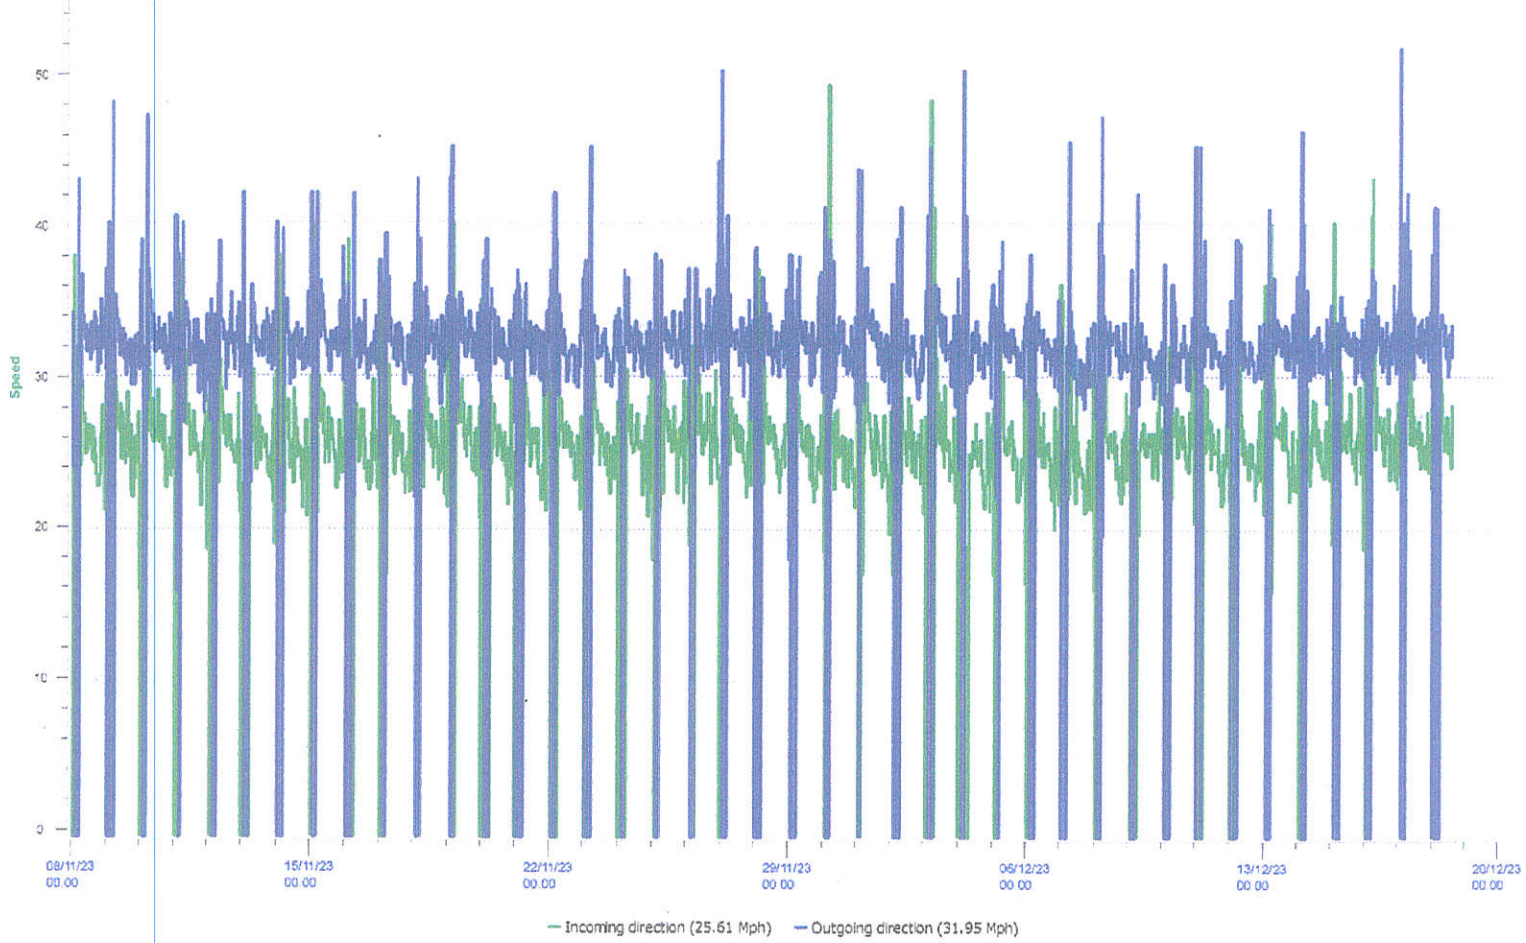

A 3141 Nov – Dec Maximum Speeds

Town Hill Nov – Dec Maximum Speeds

A 3141 Nov - Dec

Town Hill Nov - Dec