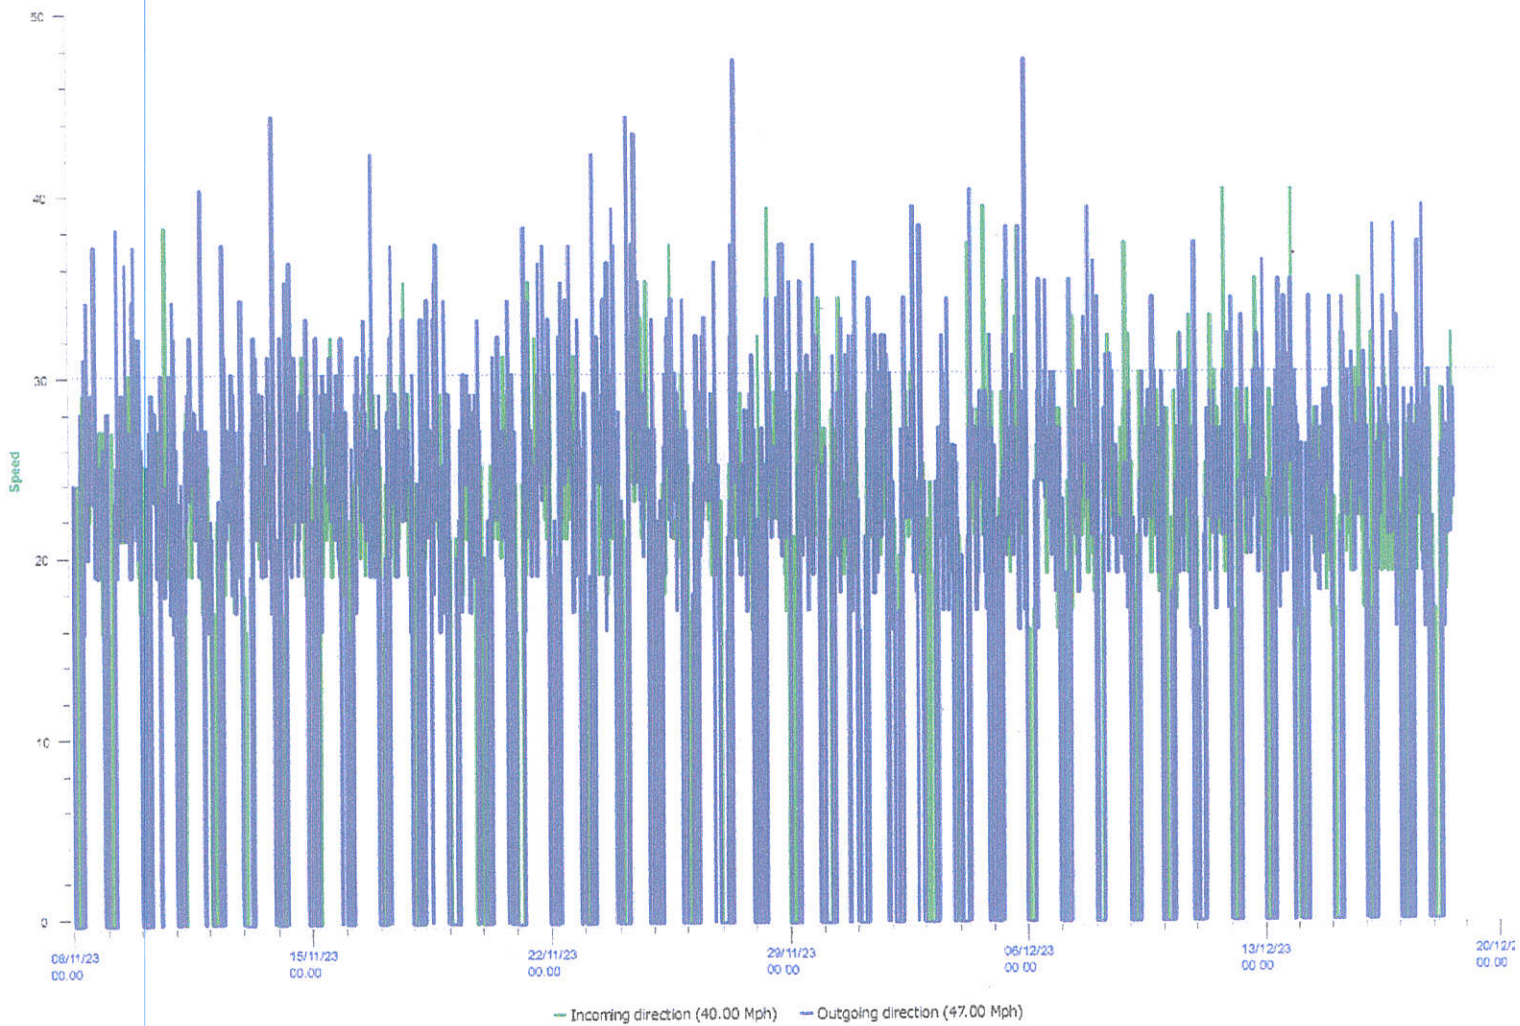

A 3141 Nov – Dec Maximum Speeds

Town Hill Nov – Dec Maximum Speeds

A 3141 Nov - Dec

Town Hill Nov - Dec